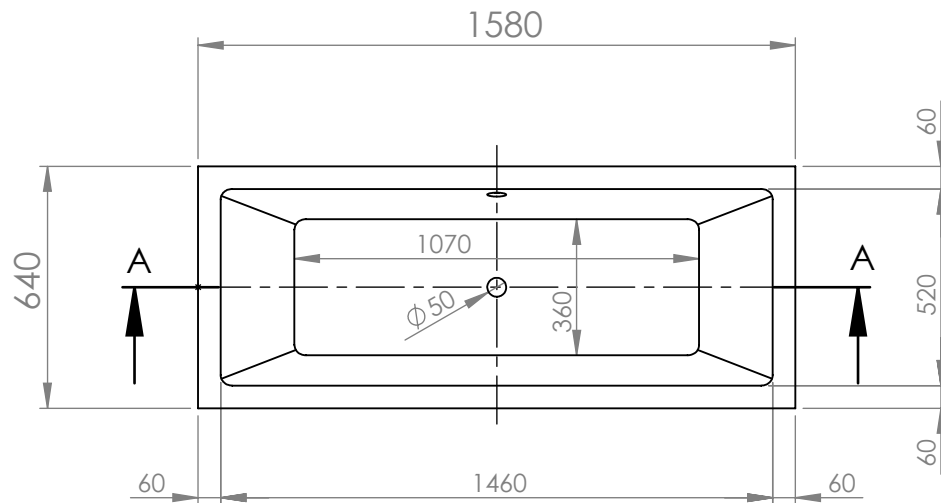

SECTION A-A

		TITLE:	
		BATHTUB ELIZA 160X65	
DRAWN	DATE	NAME	DWG NO.
	26/09/2021	KONSTANTINOS PAIZANOS	A4
SCALE:1:20		SHEET 1 OF 1	